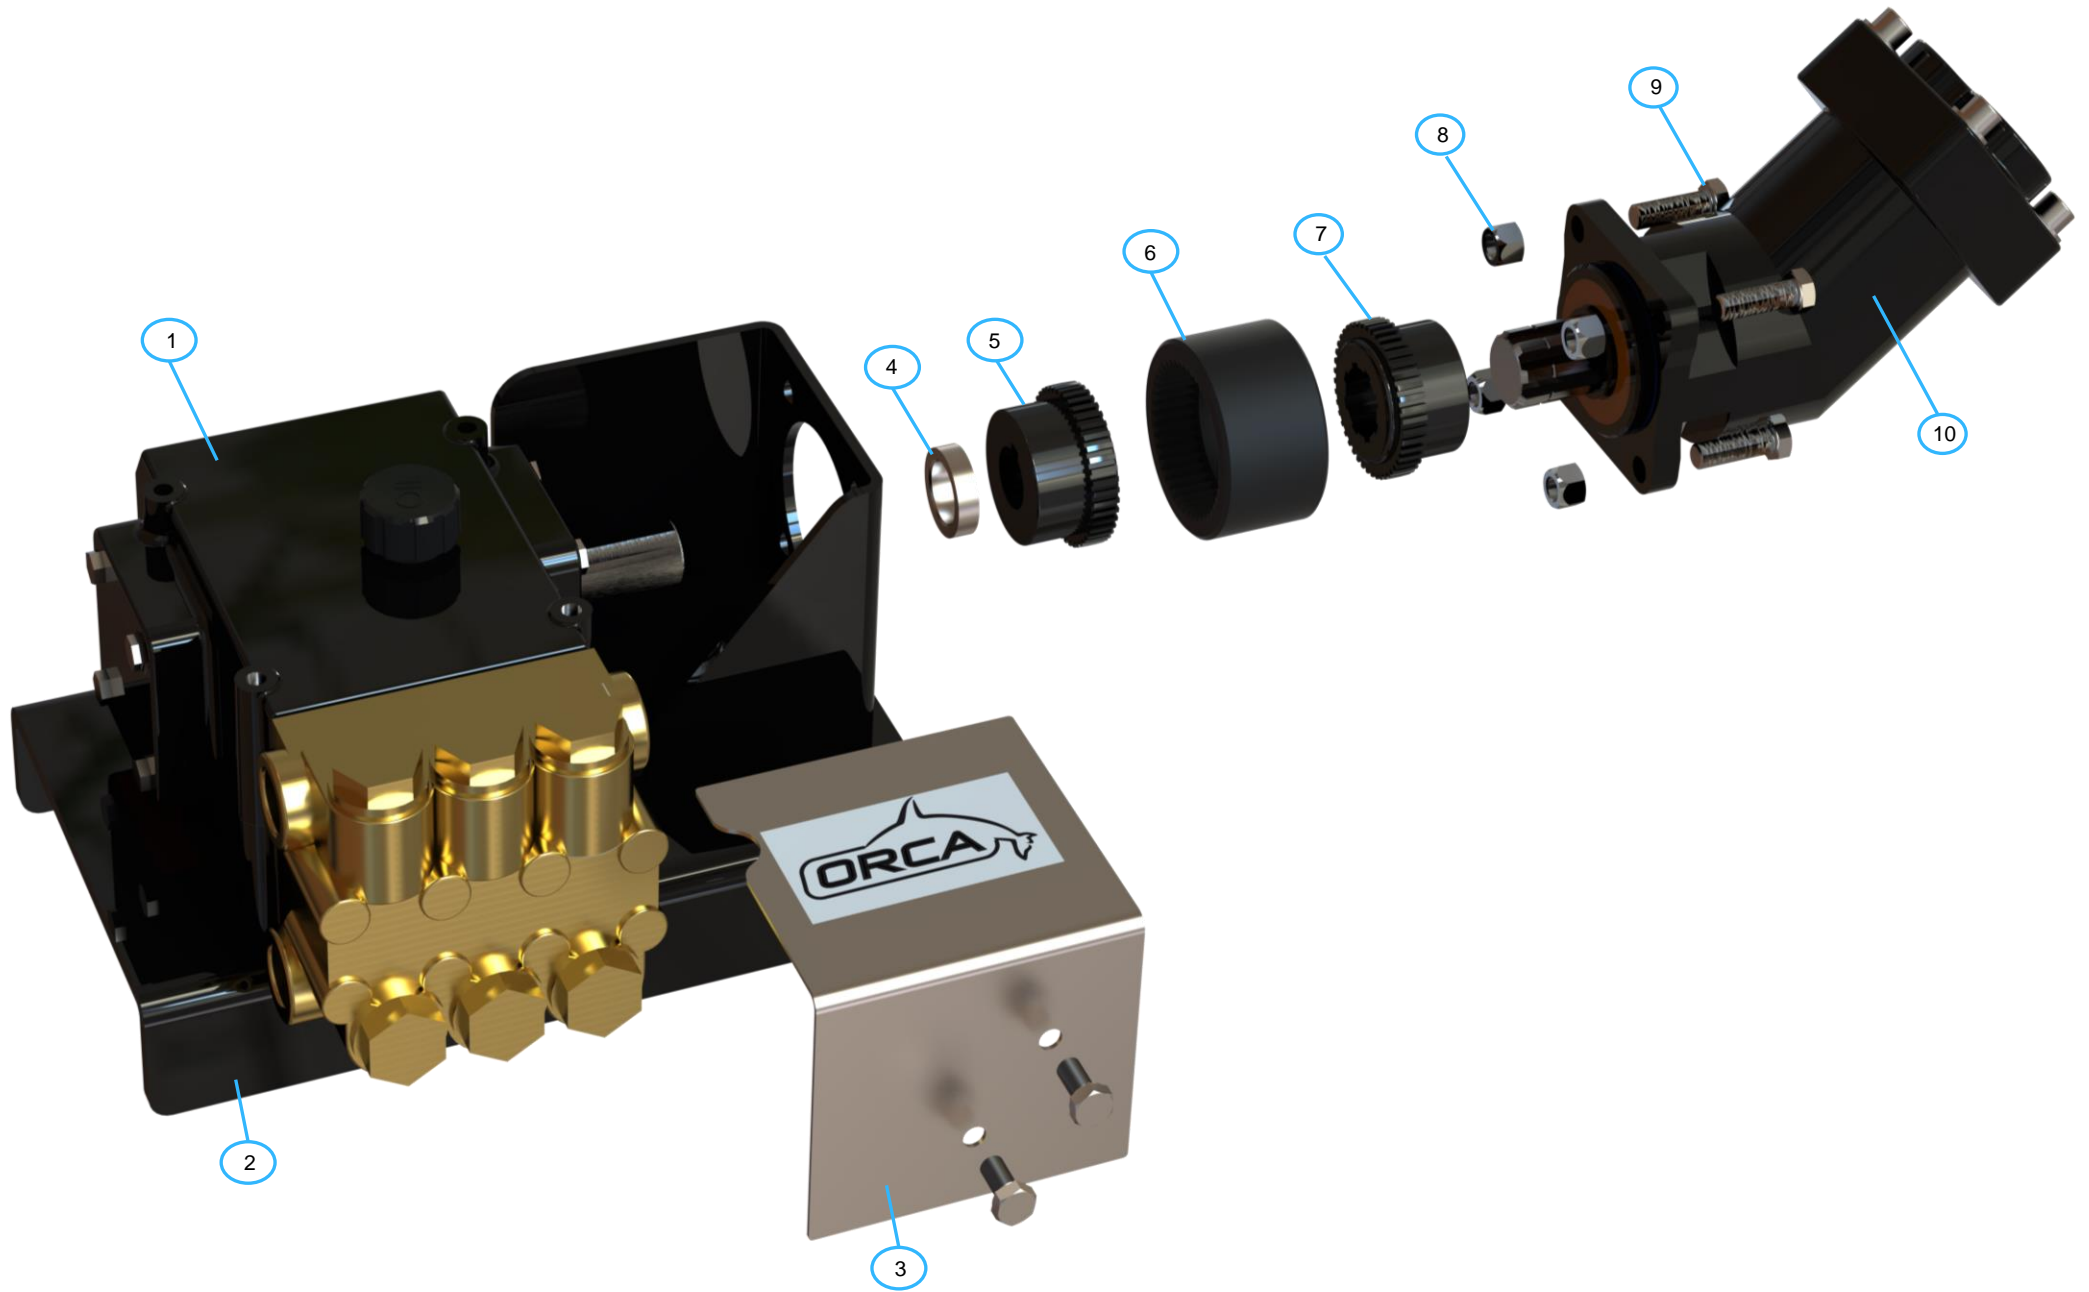

Data Sheet

**Orca 170 Hydraulic Driven
Jetting Pump**

Orca 240 Hydraulic Driven Parts	Part Number	Quantity
1) Orca 170 Jetting Pump (Left hand as displayed)	105704	1
Orca 170 Jetting Pump (Right Hand)	111107	1
2) Orca 170 Mounting Bracket	170184	1
3) Orca 170 Guard	171889	1
4) Orca 170 Shaft Spacer	145841	1
5) UC-DC-42-M28 Hub	102439	1
6) UC-DC-42S Coupling Sleeve	102178	1
7) UCC-DC-42 Hub	118334	1
8) M12 T-Nyloc Nut	124076	4
9) M12 X 40 Hex Set	104166	4
10) Hydraulic Motor Can be Either: MXP32, MXP41, MXP63 or F141	Check Vehicle B.O.M	1